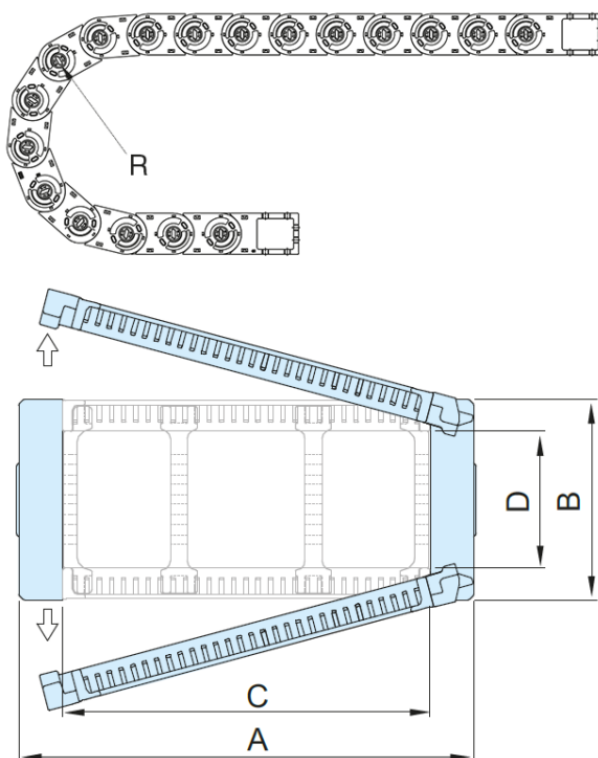

Article number: 18ST095N125R135

Description: ST Shift cable chain, ST095N.125 Radius 135 - Hoved nr. (1LK)
Type ST 095N.125.R135

Measures

A = 163

B = 82

C = 125

D = 56

I = 95

R = 135